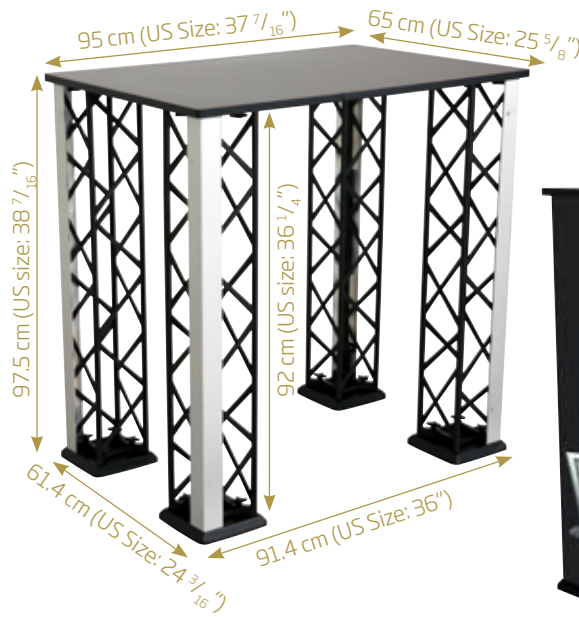

TRUSS COUNTERS

Model 759
UCT15BS010

Truss Counter Without Shelf

- 4 x 90 cm (US size: 35 7/16") Module
- 4 x Connector Cross
- 4 x Regular Base
- 1 x MDF Counter Top 95x65 cm
  (US size: 37 7/16" - 25 5/8")
- 1 x Cardboard Box