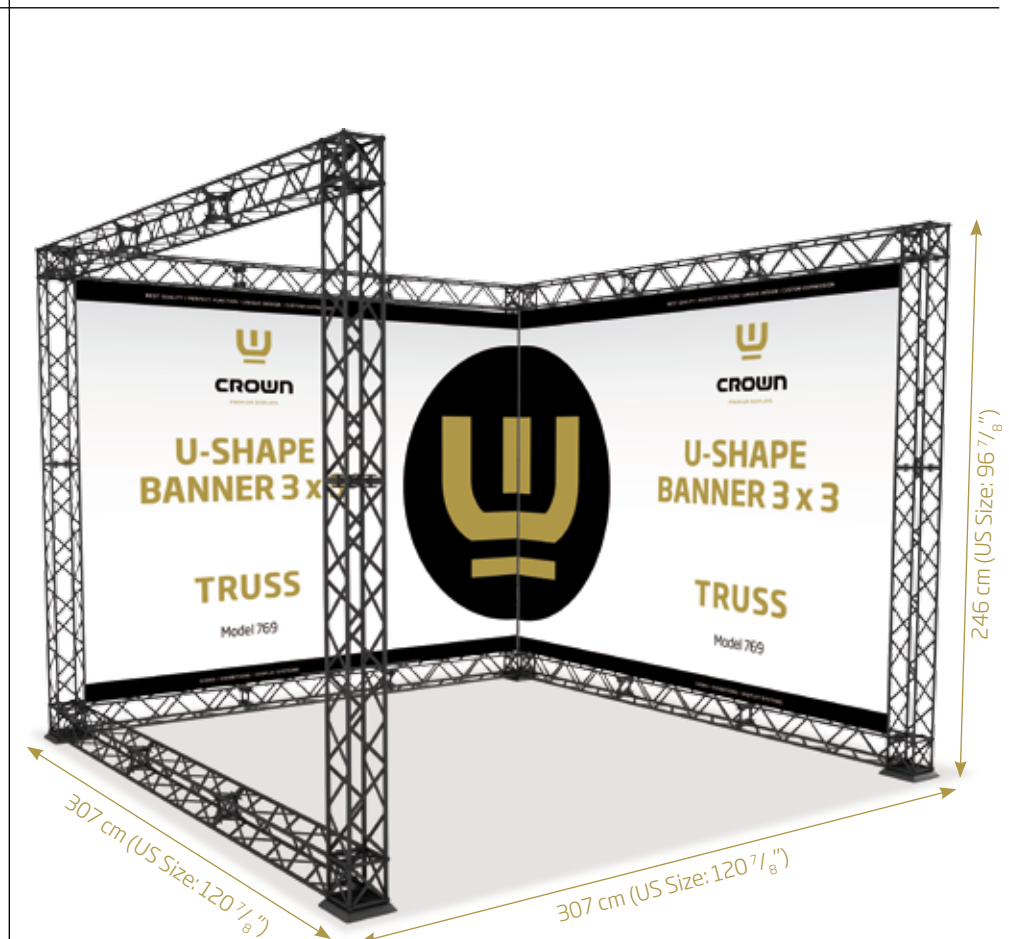

Truss U-Shape 3 x 3

- 22 x 90 cm (US size: 35 $\frac{7}{16}$ ") Module
- 4 x 120 cm (US size: 47 $\frac{1}{4}$ ") Module
- 8 x Corner Block
- 16 x Connector Cross
- 4 x Regular Base
- 27 x Top Clip
- 27 x Bottom Clip
- 18 x 90 cm (US size: 35 $\frac{7}{16}$ ") Alu Profile
- 1 x Cardboard Box

Optional Spotlight
with fitting: UCT15BLT10