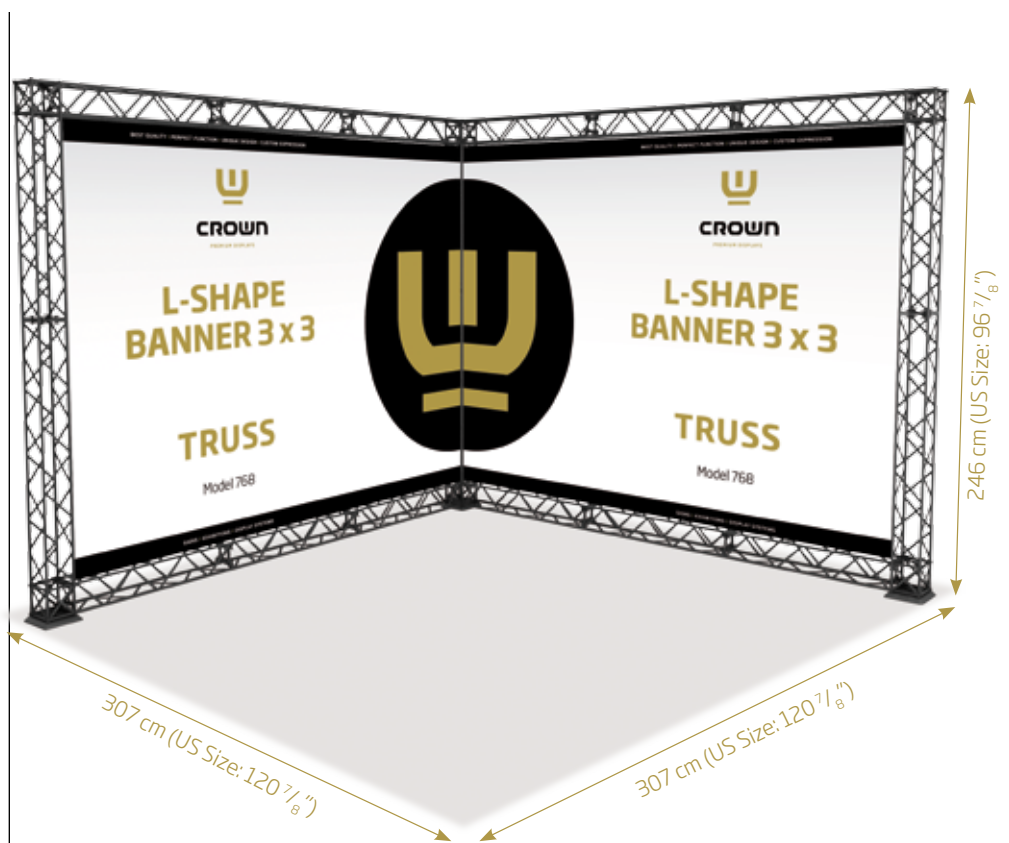

TRUSS MODEL 768 & 769

Model 768
UCT15BM768

Truss L-Shape 3 x 3

- 15 x 90 cm (US size: 35 $\frac{7}{16}$ ") Module
- 3 x 120 cm (US size: 47 $\frac{1}{4}$ ") Module
- 6 x Corner Block
- 11 x Connector Cross
- 3 x Regular Base
- 18 x Top Clip
- 18 x Bottom Clip
- 12 x 90 cm (US size: 35 $\frac{7}{16}$ ") Alu Profile
- 1 x Cardboard Box

Optional Spotlight
with fitting: UCT15BLT10