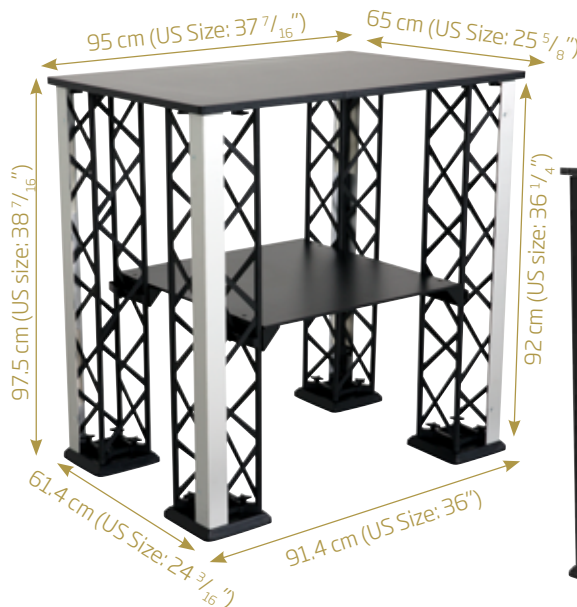

TRUSS COUNTERS

Model 759
UCT15BS010

Truss Counter Without Shelf

- 4 x 90 cm (US size: 35 7/16") Module
- 4 x Connector Cross
- 4 x Regular Base
- 1 x MDF Counter Top 95x65 cm
(US size: 37 7/16" - 25 5/8")
- 1 x Cardboard Box

- *Delivered without banner.
- *Find all spare parts and accessories on page 18-19.

Model 759
UCT15BSP00

Truss Counter With Shelf

- 4 x 90 cm (US size: 35 7/16") Module
- 4 x Connector Cross
- 4 x Regular Base
- 1 x MDF Counter Top 95 x 65 cm
(US size: 37 7/16" - 25 5/8")
- 1 x MDF Shelf 60 x 61.2 cm
(US size: 23 5/8" - 24 1/8")
- 4 x Shelf Holder
- 4 x Poster Profile 5 x 5 cm with Velcro
(US size: 2" x 2")
- 1 x Cardboard Box