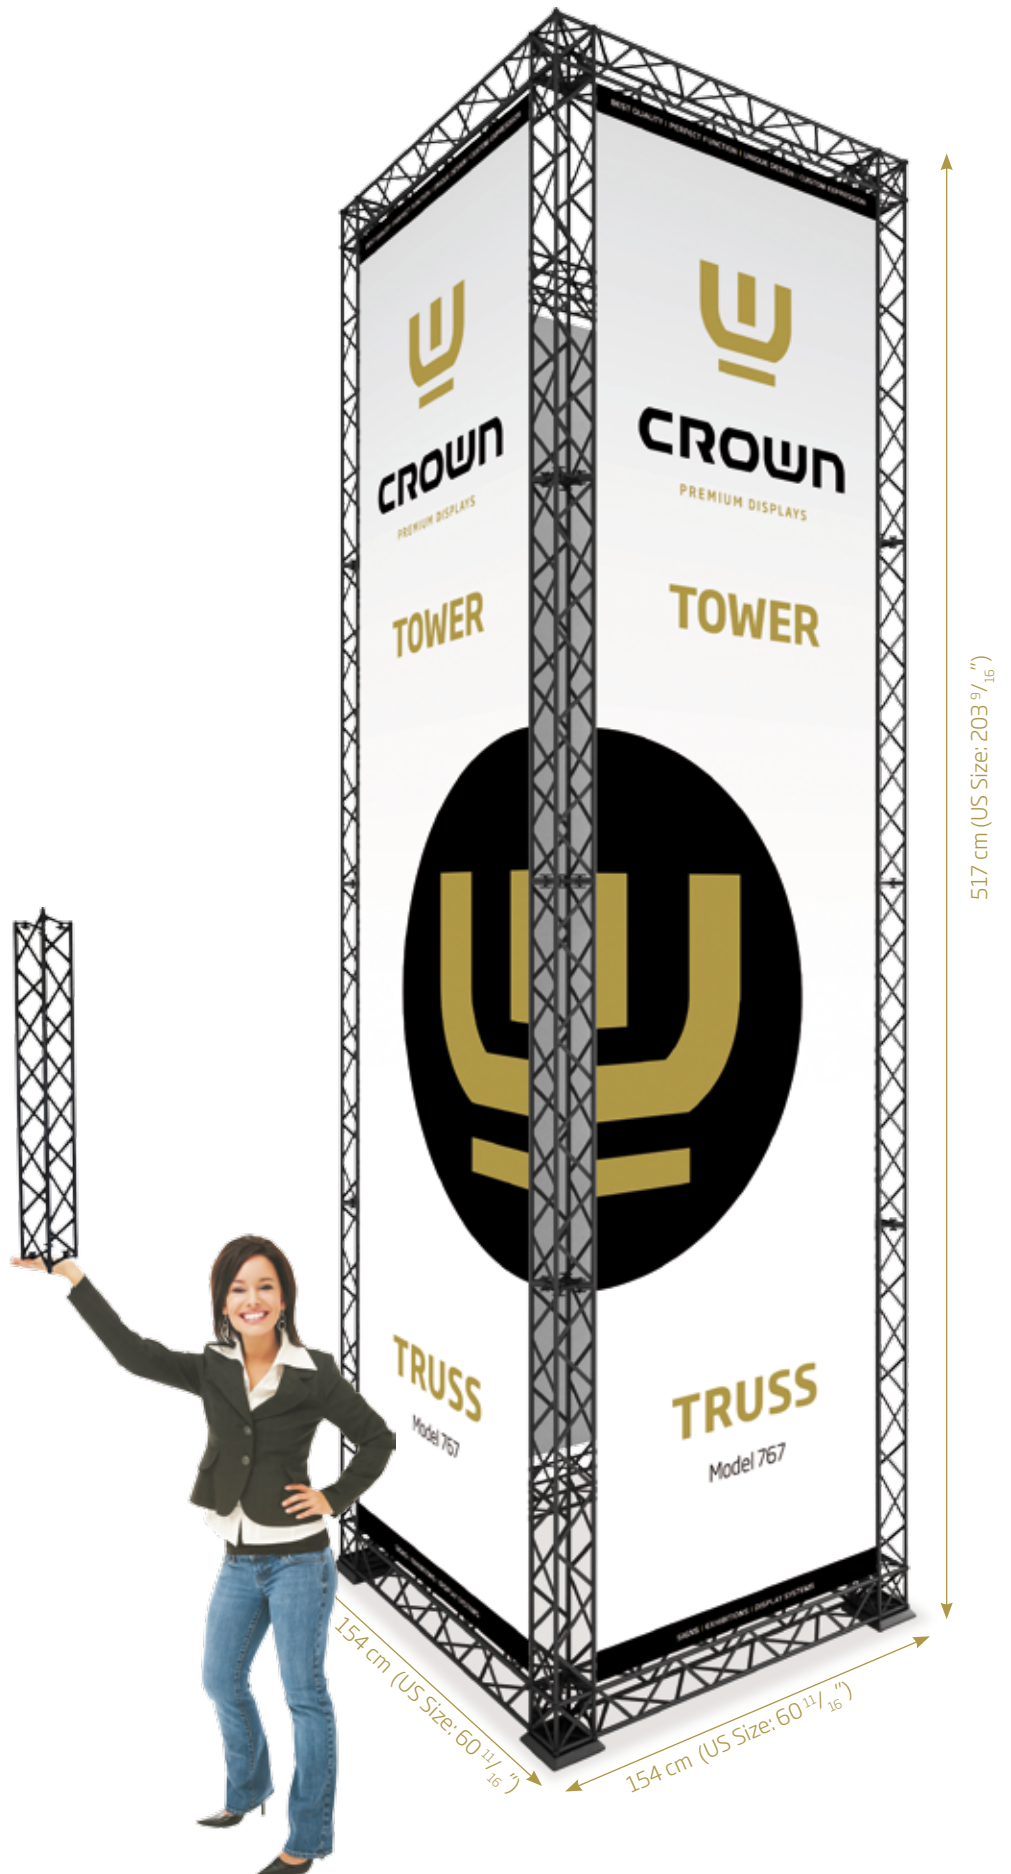

TRUSS MODEL 767

Model 767
UCT15BM767

Truss Tower

- 24 x 120 cm (US size: 47 1/4") Module
- 8 x Corner Block
- 12 x Connector Cross
- 4 x Regular Base
- 16 x Top Clip
- 16 x Bottom Clip
- 8 x 120 cm (US size: 47 1/4") Alu Profile
- 1 x Cardboard Box

Optional Spotlight
with fitting: UCT15BLT10